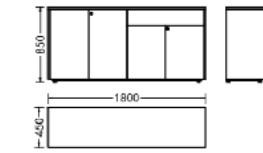

# Supreme系列

Supreme Desk

Supreme Desk  
SU1S-2100L/R  
Size: 2100W x 1800D x 750-1150H mm

Supreme Desk  
SU1S-2300L/R  
Size: 2300W x 1800D x 750-1150H mm

Supreme Desk  
SU1S-2500L/R  
Size: 2500W x 1800D x 750-1150H mm

Supreme Desk

Supreme Desk  
SU2S-2100L/R  
Size: 2100W x 1800D x 750H mm

Supreme Desk  
SU2S-2300L/R  
Size: 2300W x 1800D x 750H mm

Supreme Desk  
SU2S-2500L/R  
Size: 2500W x 1800D x 750H mm

Supreme Low Cabinet

Supreme Low Cabinet  
SU1S-CA1808  
Size: 1800W x 450D x 850H mm

Supreme Low Cabinet

Supreme Low Cabinet  
SU2S-CA1808  
Size: 1800W x 450D x 850H mm

Supreme Low Cabinet

Supreme Low Cabinet  
SU3S-CA2408  
Size: 2400 x 450 x 850mm