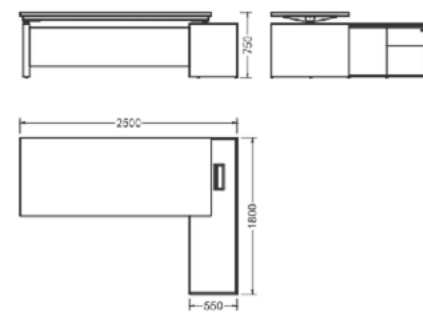

# Supreme系列

Supreme Desk

Supreme Desk  
SU1S-2100L/R  
Size: 2100W x 1800D x 750-1150H mm

Supreme Desk  
SU1S-2300L/R  
Size: 2300W x 1800D x 750-1150H mm

Supreme Desk  
SU1S-2500L/R  
Size: 2500W x 1800D x 750-1150H mm

Supreme Desk

Supreme Desk  
SU2S-2100L/R  
Size: 2100W x 1800D x 750H mm

Supreme Desk  
SU2S-2300L/R  
Size: 2300W x 1800D x 750H mm

Supreme Desk  
SU2S-2500L/R  
Size: 2500W x 1800D x 750H mm

Supreme Low Cabinet

Supreme Low Cabinet  
SU1S-CA1808  
Size: 1800W x 450D x 850H mm

Supreme Low Cabinet

Supreme Low Cabinet  
SU2S-CA1808  
Size: 1800W x 450D x 850H mm

Supreme Low Cabinet

Supreme Low Cabinet  
SU3S-CA2408  
Size: 2400 x 450 x 850mm