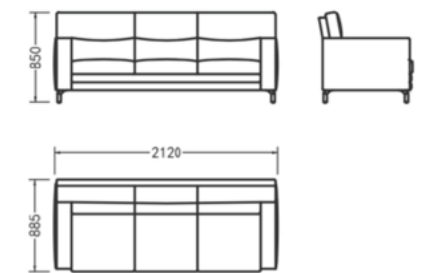

Supreme Sofa

Supreme Sofa
SU1-C2108
Size: 2120 x 885 x 850mm

Supreme Tea table

Supreme Tea table
SU1S-C0606
Size: 600W x 600D x 550H mm