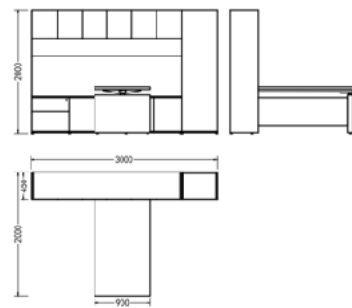

Supreme Desk
SU3S-2000L/R
Size: 2000W x 3000D x 2000H mm

SU3S-2200L/R
Size: 2200W x 3000D x 2000H mm

SU3P-2400L/R
Size: 2400W x 3000D x 2000H mm