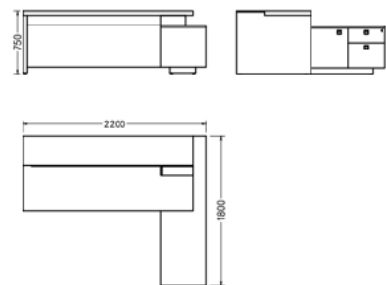

# Supreme系列

Supreme Desk

Supreme Desk  
SU1S-2100L/R  
Size: 2100W x 1800D x 750-1150H mm

Supreme Desk  
SU1S-2300L/R  
Size: 2300W x 1800D x 750-1150H mm

Supreme Desk  
SU1S-2500L/R  
Size: 2500W x 1800D x 750-1150H mm

Supreme Desk

Supreme Desk  
SU2S-2100L/R  
Size: 2100W x 1800D x 750H mm

Supreme Desk  
SU2S-2300L/R  
Size: 2300W x 1800D x 750H mm

Supreme Desk  
SU2S-2500L/R  
Size: 2500W x 1800D x 750H mm

Supreme Low Cabinet

Supreme Low Cabinet  
SU1S-CA1808  
Size: 1800W x 450D x 850H mm

Supreme Low Cabinet

Supreme Low Cabinet  
SU2S-CA1808  
Size: 1800W x 450D x 850H mm

Supreme Low Cabinet

Supreme Low Cabinet  
SU3S-CA2408  
Size: 2400 x 450 x 850mm