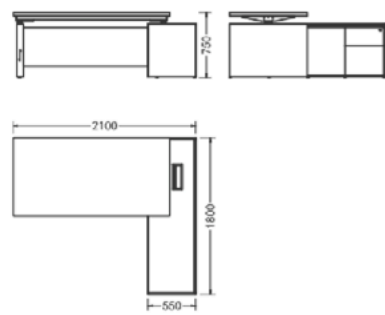

- a. The cable function of the operator table is configured in the top of the side cabinet, cover the socket integrated wiring accessories, simple and effectively solve the table wiring system, and in line with the efficient function of convenient power plug line.
- b. Side cabinet has a strong storage function, the desktop cabinet can be placed in the door opening cabinet, and consider the cooling function, the back plate is set with a cooling cover.
- c. Match the product simple and tough straight line design, take a ballistic invisible pull hand, clever and beautiful.
- d. The two system of lifting and fixation have a similar product appearance, the lifting range: 750 - 1100H mm, meets the ergonomic size of various work and meeting forms, so that the private office can have a more efficient intelligent working space.

# Executive office Solution

Supreme Sofa 沙發

Supreme Tea Table 茶几

Supreme Executive Table 班桌

Supreme Low Cabinet 矮柜

# Supreme系列

Supreme Desk

Supreme Desk  
SU1S-2100L/R  
Size: 2100W x 1800D x 750-1150H mm

Supreme Desk  
SU1S-2300L/R  
Size: 2300W x 1800D x 750-1150H mm

Supreme Desk  
SU1S-2500L/R  
Size: 2500W x 1800D x 750-1150H mm