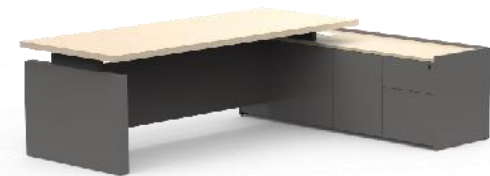

# Executive office Solution

Supreme Sofa 沙發

Supreme Tea Table 茶几

Supreme Executive Table 班桌

Supreme Low Cabinet 矮柜

# Supreme系列

Supreme Desk

Supreme Desk  
SU1S-2100L/R  
Size: 2100W x 1800D x 750-1150H mm

Supreme Desk  
SU1S-2300L/R  
Size: 2300W x 1800D x 750-1150H mm

Supreme Desk  
SU1S-2500L/R  
Size: 2500W x 1800D x 750-1150H mm