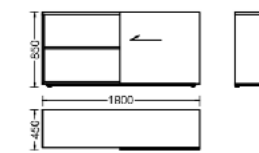

# Supreme系列

Supreme Desk

Supreme Desk  
SU1S-2100L/R  
Size: 2100W x 1800D x 750-1150H mm

Supreme Desk  
SU1S-2300L/R  
Size: 2300W x 1800D x 750-1150H mm

Supreme Desk  
SU1S-2500L/R  
Size: 2500W x 1800D x 750-1150H mm

Supreme Desk

Supreme Desk  
SU2S-2100L/R  
Size: 2100W x 1800D x 750H mm

Supreme Desk  
SU2S-2300L/R  
Size: 2300W x 1800D x 750H mm

Supreme Desk  
SU2S-2500L/R  
Size: 2500W x 1800D x 750H mm

Supreme Low Cabinet

Supreme Low Cabinet  
SU1S-CA1808  
Size: 1800W x 450D x 850H mm

Supreme Low Cabinet

Supreme Low Cabinet  
SU2S-CA1808  
Size: 1800W x 450D x 850H mm

Supreme Low Cabinet

Supreme Low Cabinet  
SU3S-CA2408  
Size: 2400 x 450 x 850mm