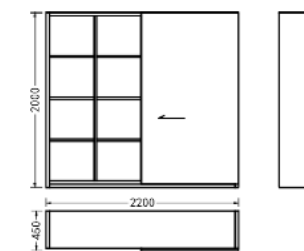

# Supreme系列

Supreme Desk

Supreme Desk  
SU1S-2100L/R  
Size: 2100W x 1800D x 750-1150H mm

Supreme Desk  
SU1S-2300L/R  
Size: 2300W x 1800D x 750-1150H mm

Supreme Desk  
SU1S-2500L/R  
Size: 2500W x 1800D x 750-1150H mm

Supreme Desk

Supreme Desk  
SU2S-2100L/R  
Size: 2100W x 1800D x 750H mm

Supreme Desk  
SU2S-2300L/R  
Size: 2300W x 1800D x 750H mm

Supreme Desk  
SU2S-2500L/R  
Size: 2500W x 1800D x 750H mm

Supreme Low Cabinet

Supreme Low Cabinet  
SU1S-CA1808  
Size: 1800W x 450D x 850H mm

Supreme Low Cabinet

Supreme Low Cabinet  
SU2S-CA1808  
Size: 1800W x 450D x 850H mm

Supreme Low Cabinet

Supreme Low Cabinet  
SU3S-CA2408  
Size: 2400 x 450 x 850mm

Supreme Cabinet

Supreme Cabinet  
SU4S-CA2220  
Size: 2200 x 450 x 2000mm