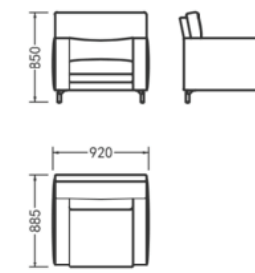

Supreme Sofa
SU1-C0908
Size: 920W x 885D x 850H mm