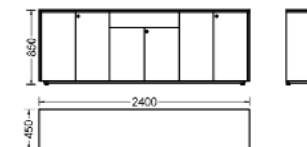

Supreme Low Cabinet  
SU1S-CA1808  
Size: 1800W x 450D x 850H mm

Supreme Low Cabinet

Supreme Low Cabinet  
SU2S-CA1808  
Size: 1800W x 450D x 850H mm

Supreme Low Cabinet

Supreme Low Cabinet  
SU3S-CA2408  
Size: 2400 x 450 x 850mm