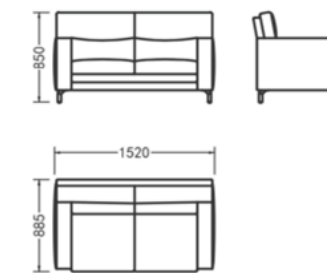

Supreme Sofa
SU1-C1508
Size: 1520W x 885D x 850H mm