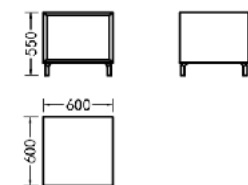

Supreme Tea table
SU1S-C0606
Size: 600W x 600D x 550H mm