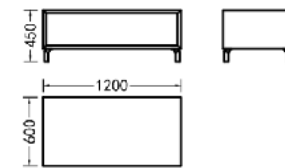

Supreme Tea table
SU1S-C1206
Size: 1200W x 600D x 450H mm