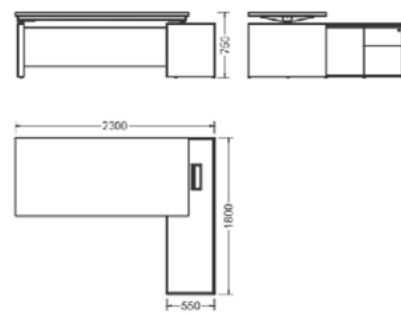

- a. The cable function of the operator table is configured in the top of the side cabinet, cover the socket integrated wiring accessories, simple and effectively solve the table wiring system, and in line with the efficient function of convenient power plug line.
- b. Side cabinet has a strong storage function, the desktop cabinet can be placed in the door opening cabinet, and consider the cooling function, the back plate is set with a cooling cover.
- c. Match the product simple and tough straight line design, take a ballistic invisible pull hand, clever and beautiful.
- d. The two system of lifting and fixation have a similar product appearance, the lifting range: 750 - 1100H mm, meets the ergonomic size of various work and meeting forms, so that the private office can have a more efficient intelligent working space.

# Executive office Solution

Supreme Sofa 沙發

Supreme Tea Table 茶几

Supreme Executive Table 班桌

Supreme Low Cabinet 矮柜

# Supreme系列

Supreme Desk

Supreme Desk  
SU1S-2100L/R  
Size: 2100W x 1800D x 750-1150H mm

Supreme Desk  
SU1S-2300L/R  
Size: 2300W x 1800D x 750-1150H mm

Supreme Desk  
SU1S-2500L/R  
Size: 2500W x 1800D x 750-1150H mm