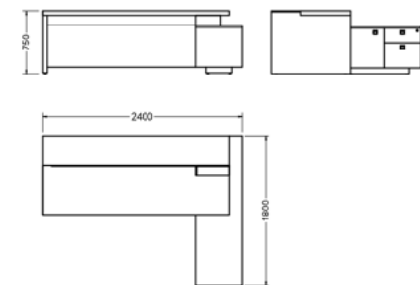

# Supreme系列

Supreme Desk

Supreme Desk  
SU1S-2100L/R  
Size: 2100W x 1800D x 750-1150H mm

Supreme Desk  
SU1S-2300L/R  
Size: 2300W x 1800D x 750-1150H mm

Supreme Desk  
SU1S-2500L/R  
Size: 2500W x 1800D x 750-1150H mm

Supreme Desk

Supreme Desk  
SU2S-2100L/R  
Size: 2100W x 1800D x 750H mm

Supreme Desk  
SU2S-2300L/R  
Size: 2300W x 1800D x 750H mm

Supreme Desk  
SU2S-2500L/R  
Size: 2500W x 1800D x 750H mm

Supreme Low Cabinet

Supreme Low Cabinet  
SU1S-CA1808  
Size: 1800W x 450D x 850H mm

Supreme Low Cabinet

Supreme Low Cabinet  
SU2S-CA1808  
Size: 1800W x 450D x 850H mm

Supreme Low Cabinet

Supreme Low Cabinet  
SU3S-CA2408  
Size: 2400 x 450 x 850mm