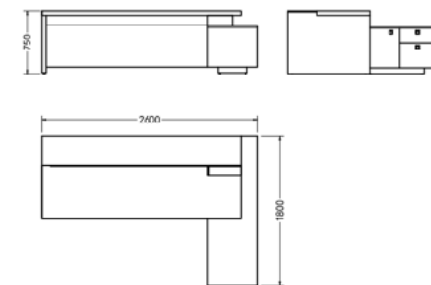

# Supreme系列

Supreme Desk

Supreme Desk  
SU1S-2100L/R  
Size: 2100W x 1800D x 750-1150H mm

Supreme Desk  
SU1S-2300L/R  
Size: 2300W x 1800D x 750-1150H mm

Supreme Desk  
SU1S-2500L/R  
Size: 2500W x 1800D x 750-1150H mm

Supreme Desk

Supreme Desk  
SU2S-2100L/R  
Size: 2100W x 1800D x 750H mm

Supreme Desk  
SU2S-2300L/R  
Size: 2300W x 1800D x 750H mm

Supreme Desk  
SU2S-2500L/R  
Size: 2500W x 1800D x 750H mm

Supreme Low Cabinet

Supreme Low Cabinet  
SU1S-CA1808  
Size: 1800W x 450D x 850H mm

Supreme Low Cabinet

Supreme Low Cabinet  
SU2S-CA1808  
Size: 1800W x 450D x 850H mm

Supreme Low Cabinet

Supreme Low Cabinet  
SU3S-CA2408  
Size: 2400 x 450 x 850mm