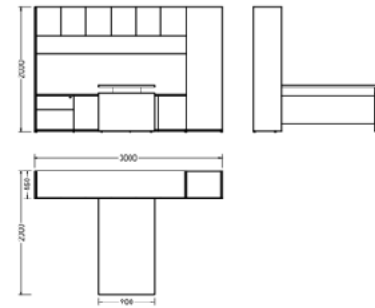

Supreme Desk
SU4S-2000L/R
Size: 2000W x 3000D x 2000H mm

SU4S-2200L/R
Size: 2200W x 3000D x 2000H mm

SU4P-2400L/R
Size: 2400W x 3000D x 2000H mm